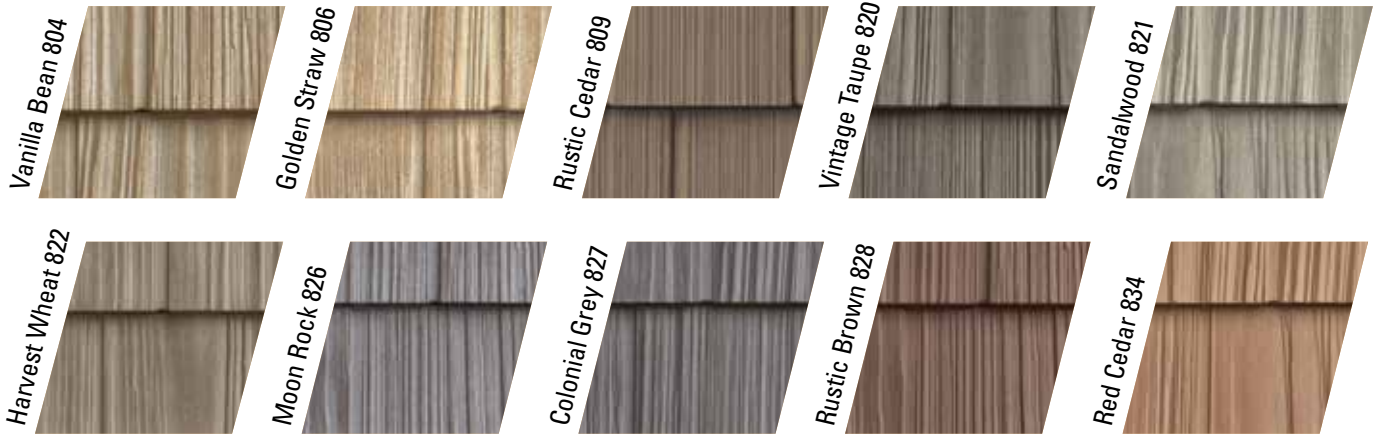

The Weathered Collection®