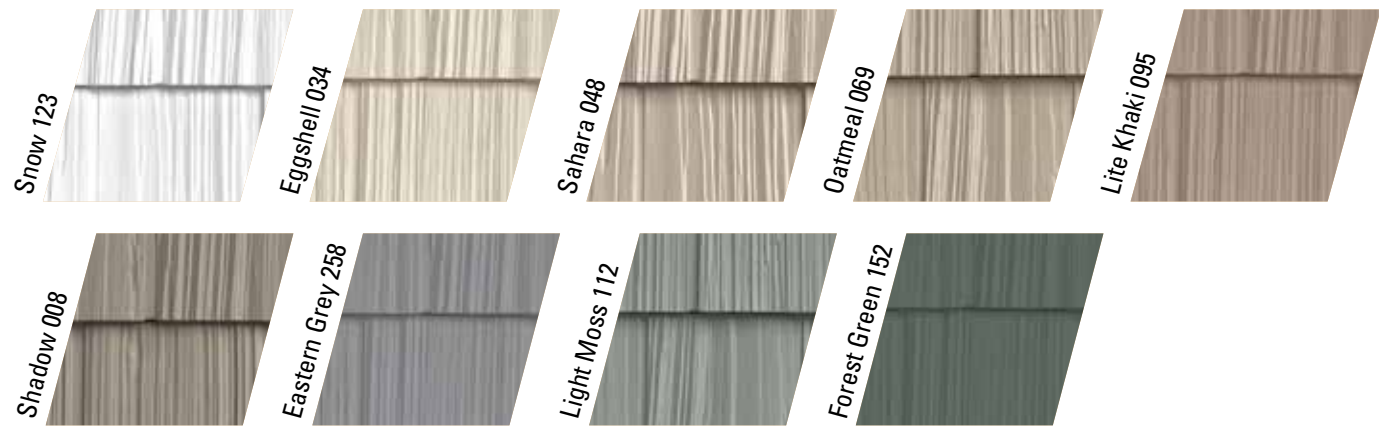

The Timeless Collection™